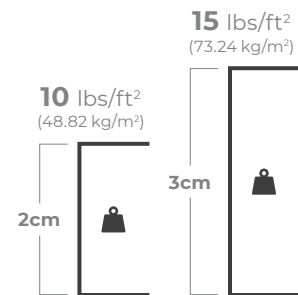

SLAB PRODUCT INFORMATION

APPROX. SLAB SIZE

APPROX. SLAB THICKNESS GUIDE

APPROX. SLAB WEIGHT BY THICKNESS

DESIGN EXPECTATIONS

Please check with your local partner/installer/fabricator for slab sizes and thickness availability per design, including the largest slab size able to be fabricated versus slab size listed. Samples are small pieces of a large slab. To see full design characteristics, visit a Cambria [showroom or gallery](#). Product capabilities vary by design and market.